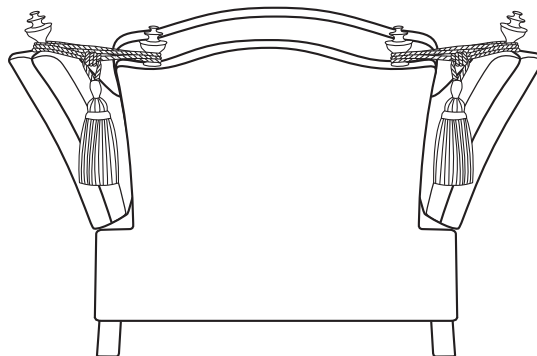

## STANDARD CHAIR

18cm / 7"    66cm / 26"    18cm / 7"

69cm / 27"

89cm / 35"

53cm / 21"

92cm / 36"

102cm / 40"

Overall Height	Overall Width	Overall Depth	Arm Height	Back Height of Frame	Seat Height	Arm Width	Inside Width Arm to Arm	Seat Depth to Cushions	Seat Depth no Cushions
89cm / 35"	102cm / 40"	112cm / 44"	69cm / 27"	92cm / 36"	53cm / 21"	18cm / 7"	66cm / 26"	54cm / 21"	76cm / 30"

Seating sizes vary to a great extent and particularly wherever there are soft cushions involved, this is magnified with front of seat to back cushion depths, whilst formal back cushions will vary with age and plumping. It is essential to note that scatter back cushion depths will adjust from which point you measure, overtime and with plumping, the accurate measurement does not exist as it will resize each and every time you enjoy its comfort.