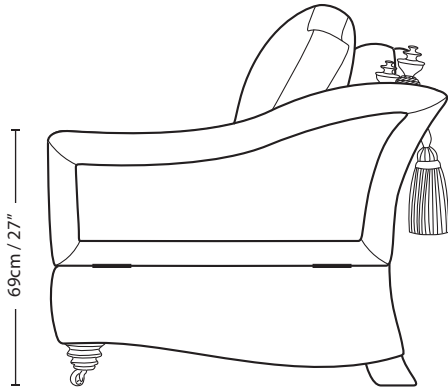

# BELLAGIO

## STANDARD CHAIR

18cm / 7"    66cm / 26"    18cm / 7"

69cm / 27"

89cm / 35"

53cm / 21"

92cm / 36"

102cm / 40"

Overall Height	Overall Width	Overall Depth	Arm Height	Back Height of Frame	Seat Height	Arm Width	Inside Width Arm to Arm	Seat Depth to Cushions	Seat Depth no Cushions
89cm / 35"	102cm / 40"	112cm / 44"	69cm / 27"	92cm / 36"	53cm / 21"	18cm / 7"	66cm / 26"	54cm / 21"	76cm / 30"

Seating sizes vary to a great extent and particularly wherever there are soft cushions involved, this is magnified with front of seat to back cushion depths, whilst formal back cushions will vary with age and plumping. It is essential to note that scatter back cushion depths will adjust from which point you measure, overtime and with plumping, the accurate measurement does not exist as it will resize each and every time you enjoy its comfort.